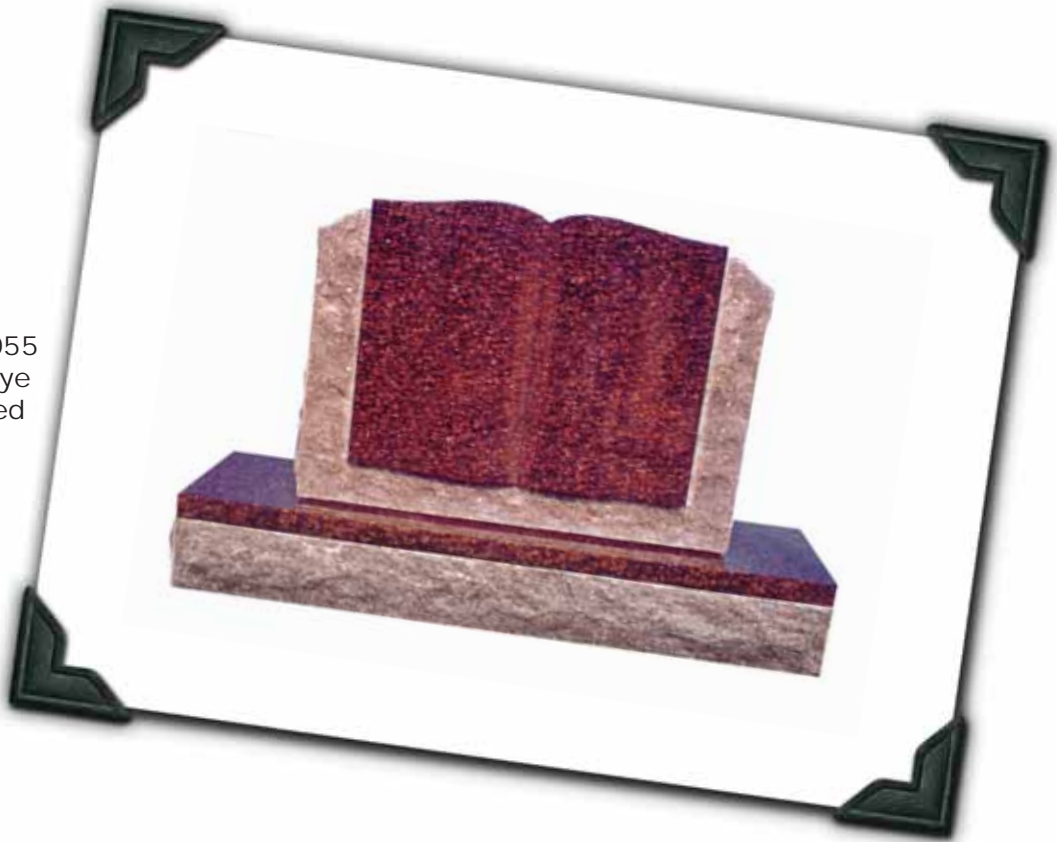

WM-055
Cats Eye
Red