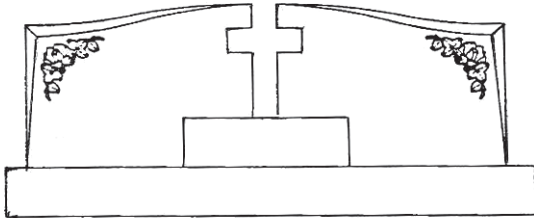

WM-272

WM-273

WM-079

WM-275

WM-277

WM-278

Rex Granite | 414 Lincoln Ave. NE | St. Cloud, MN 56302
Toll Free: 800.328.2303 | Phone: 320.252.2060 | Fax: 320.252.4678
Email: sales@rexgranite.com | www.rexgranite.com