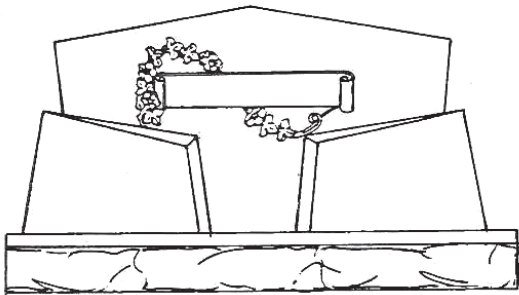

WM-203

Rex Granite | 414 Lincoln Ave. NE | St. Cloud, MN 56302
Toll Free: 800.328.2303 | Phone: 320.252.2060 | Fax: 320.252.4678
Email: sales@rexgranite.com | www.rexgranite.com