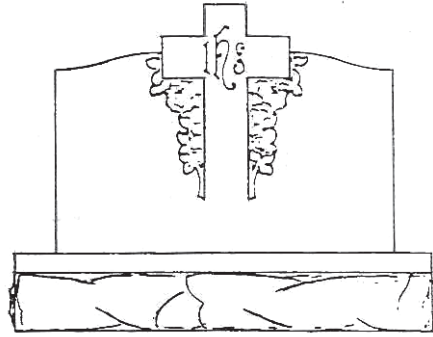

WM-104

Rex Granite | 414 Lincoln Ave. NE | St. Cloud, MN 56302
Toll Free: 800.328.2303 | Phone: 320.252.2060 | Fax: 320.252.4678
Email: sales@rexgranite.com | www.rexgranite.com