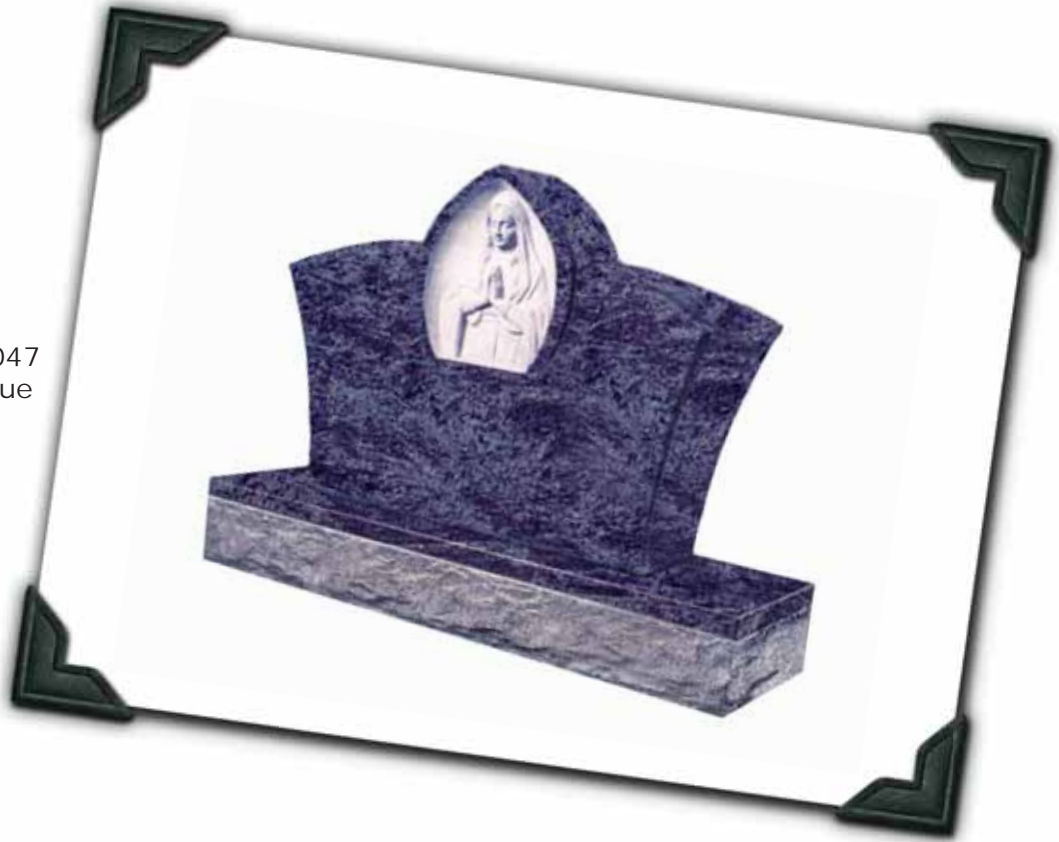

WM-047
Coral Blue