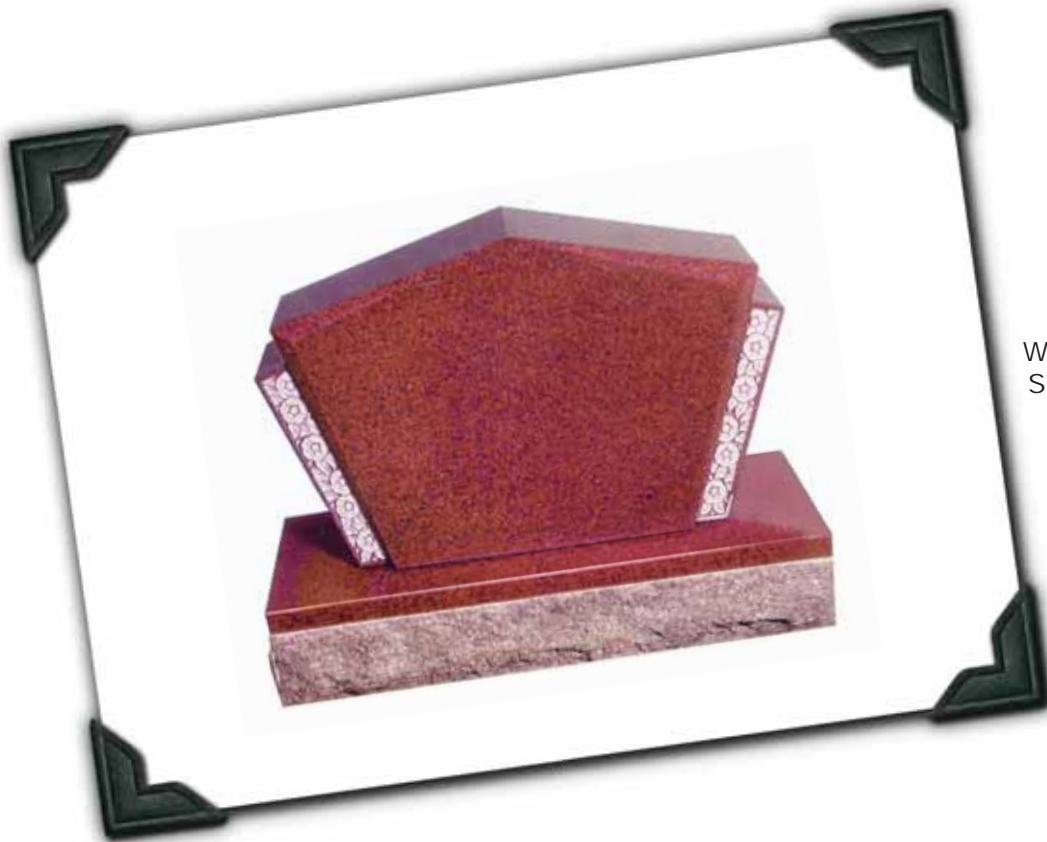

WM-016
Sentinel Red

Rex Granite
414 Lincoln Ave. NE | St. Cloud, MN 56302
Toll Free: 800.328.2303 | Phone: 320.252.2060 | Fax: 320.252.4678
Email: sales@rexgranite.com | www.rexgranite.com