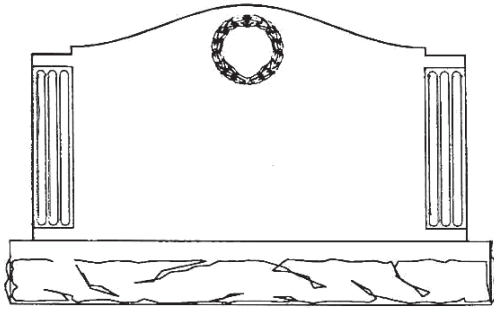

WM-356

Rex Granite | 414 Lincoln Ave. NE | St. Cloud, MN 56302
Toll Free: 800.328.2303 | Phone: 320.252.2060 | Fax: 320.252.4678
Email: sales@rexgranite.com | www.rexgranite.com