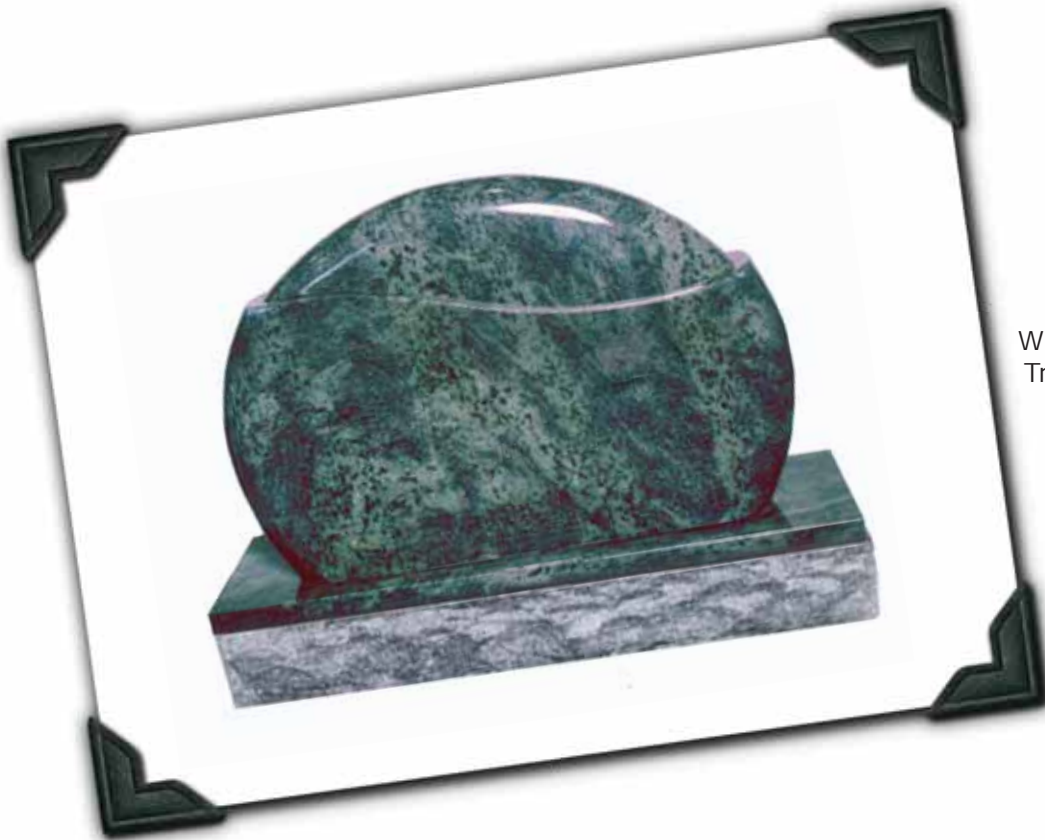

WM-056
Tropical Green

Rex Granite
414 Lincoln Ave. NE | St. Cloud, MN 56302
Toll Free: 800.328.2303 | Phone: 320.252.2060 | Fax: 320.252.4678
Email: sales@rexgranite.com | www.rexgranite.com