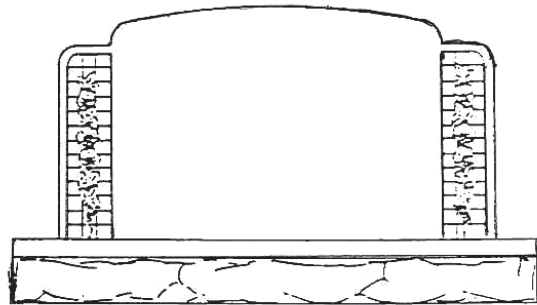

WM-234

Rex Granite | 414 Lincoln Ave. NE | St. Cloud, MN 56302
Toll Free: 800.328.2303 | Phone: 320.252.2060 | Fax: 320.252.4678
Email: sales@rexgranite.com | www.rexgranite.com