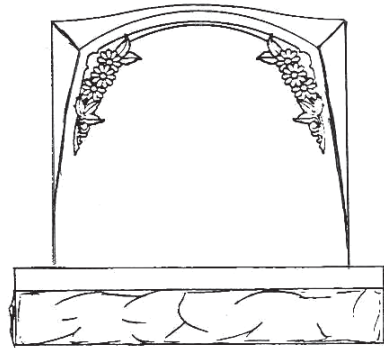

WM-251

Rex Granite | 414 Lincoln Ave. NE | St. Cloud, MN 56302
Toll Free: 800.328.2303 | Phone: 320.252.2060 | Fax: 320.252.4678
Email: sales@rexgranite.com | www.rexgranite.com